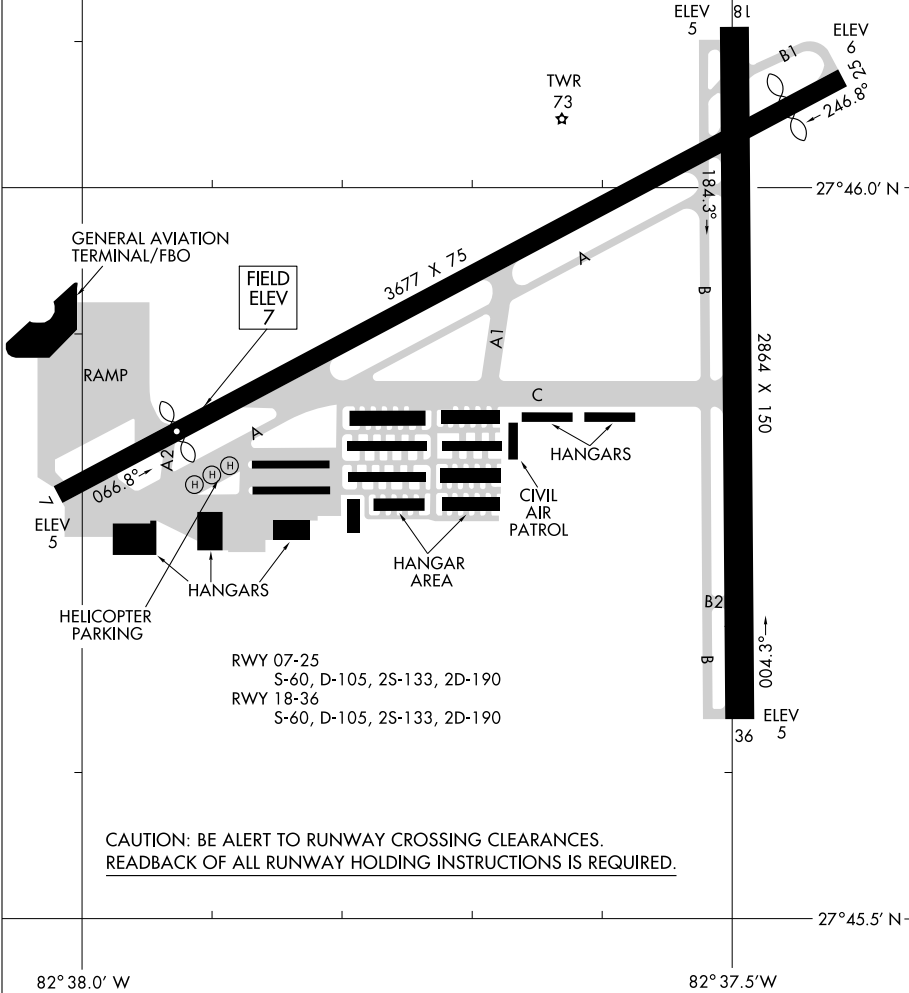

AIRPORT DIAGRAM

AL-613 (FAA)

ST. PETERSBURG/ALBERT WHITTED (SPG)
ST. PETERSBURG, FLORIDA

ASOS
118.875
ALBERT WHITTED TOWER ★
127.4 257.6
GND CON
121.8

D Δ 344

JANUARY 2010
ANNUAL RATE OF CHANGE
0.1° W

SE-3, 18 NOV 2010 to 16 DEC 2010

SE-3, 18 NOV 2010 to 16 DEC 2010

AIRPORT DIAGRAM

ST. PETERSBURG, FLORIDA
ST. PETERSBURG/ALBERT WHITTED (SPG)