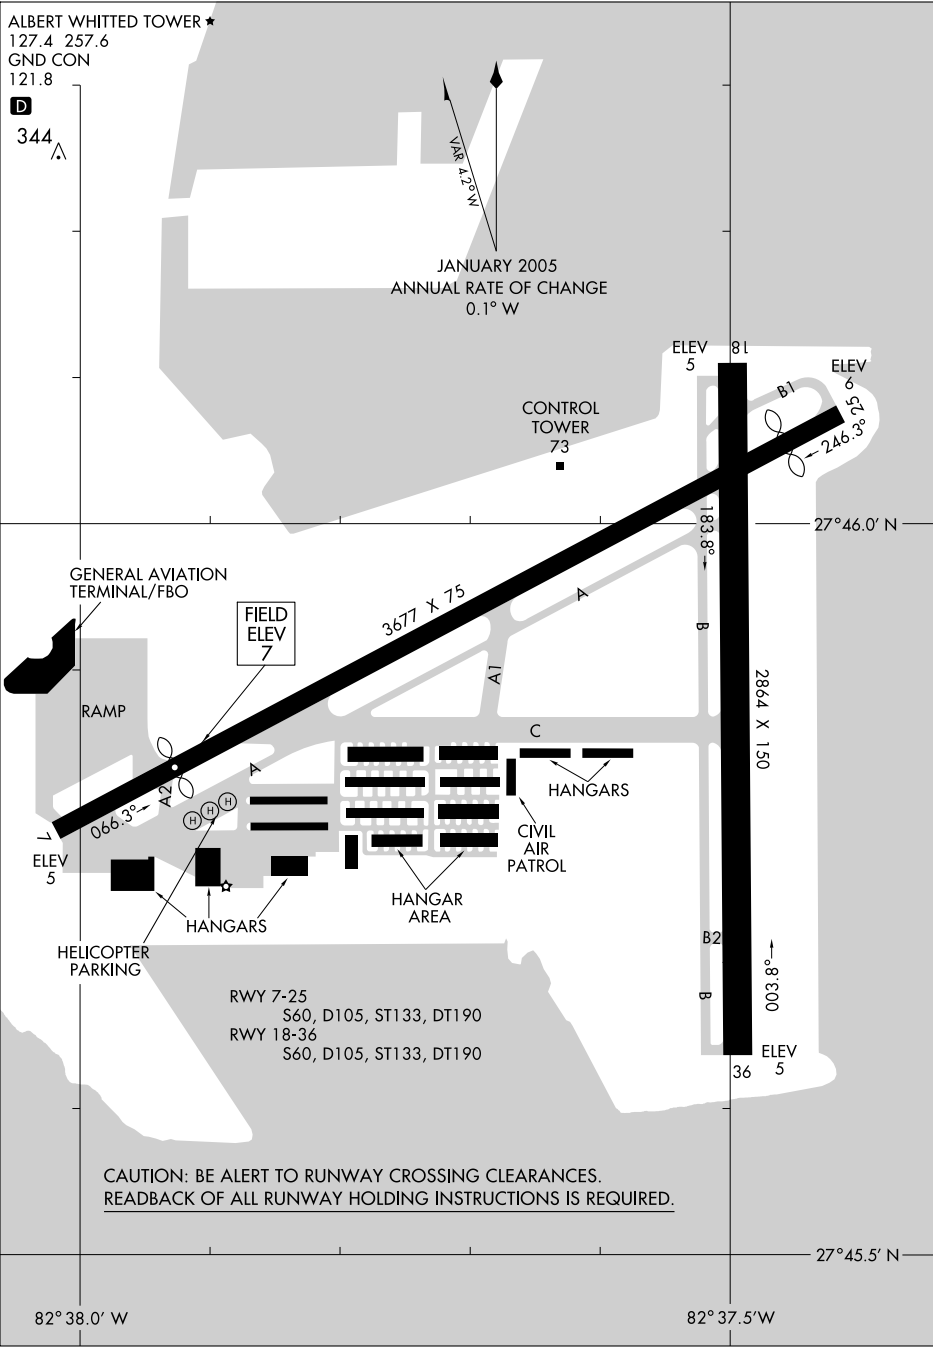

AIRPORT DIAGRAM

AL-613 (FAA)

ST. PETERSBURG/ALBERT WHITTED (SPG)
ST. PETERSBURG, FLORIDA

SE-3, 04 JUN 2009 to 02 JUL 2009

SE-3, 04 JUN 2009 to 02 JUL 2009

AIRPORT DIAGRAM